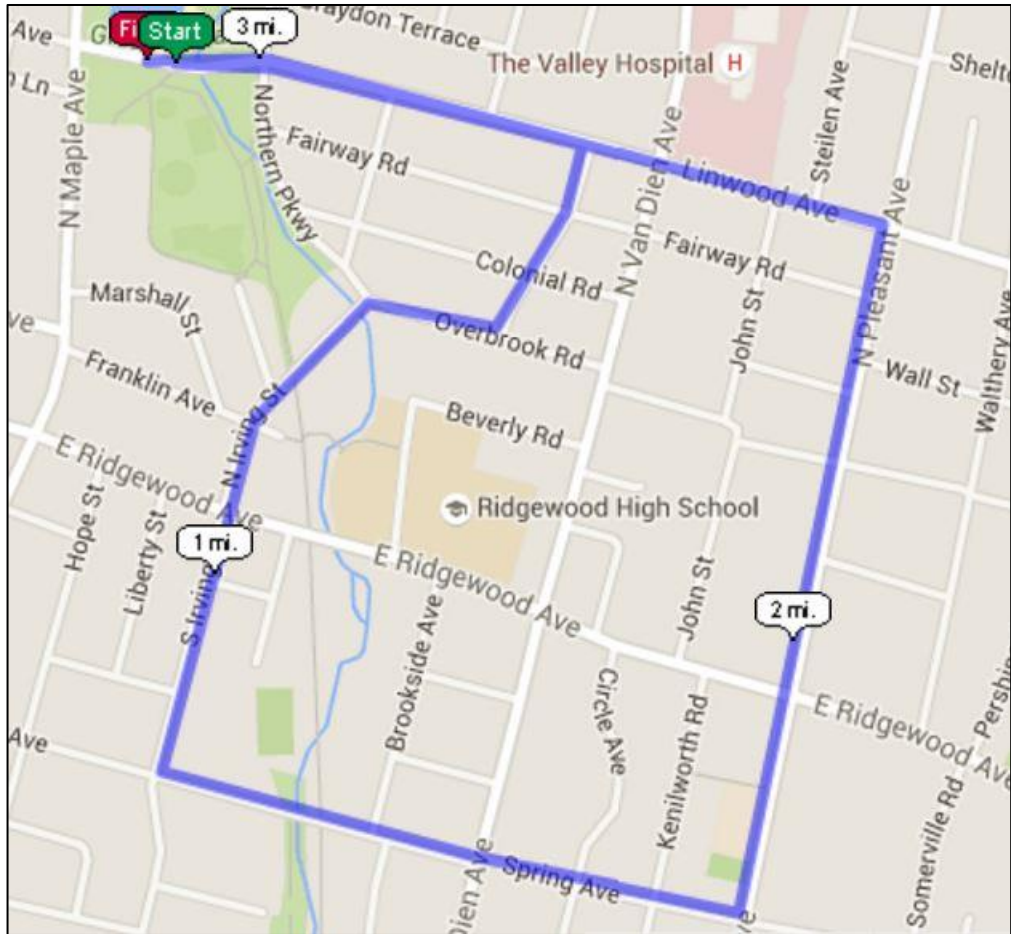

ANNUAL FRED D'ELIA RIDGEWOOD RUN – 5K COURSE MAP

START/END: Veteran's Field, Ridgewood NJ

ANNUAL FRED D'ELIA RIDGEWOOD RUN – 10K COURSE MAP

START/END: Veteran's Field, Ridgewood NJ