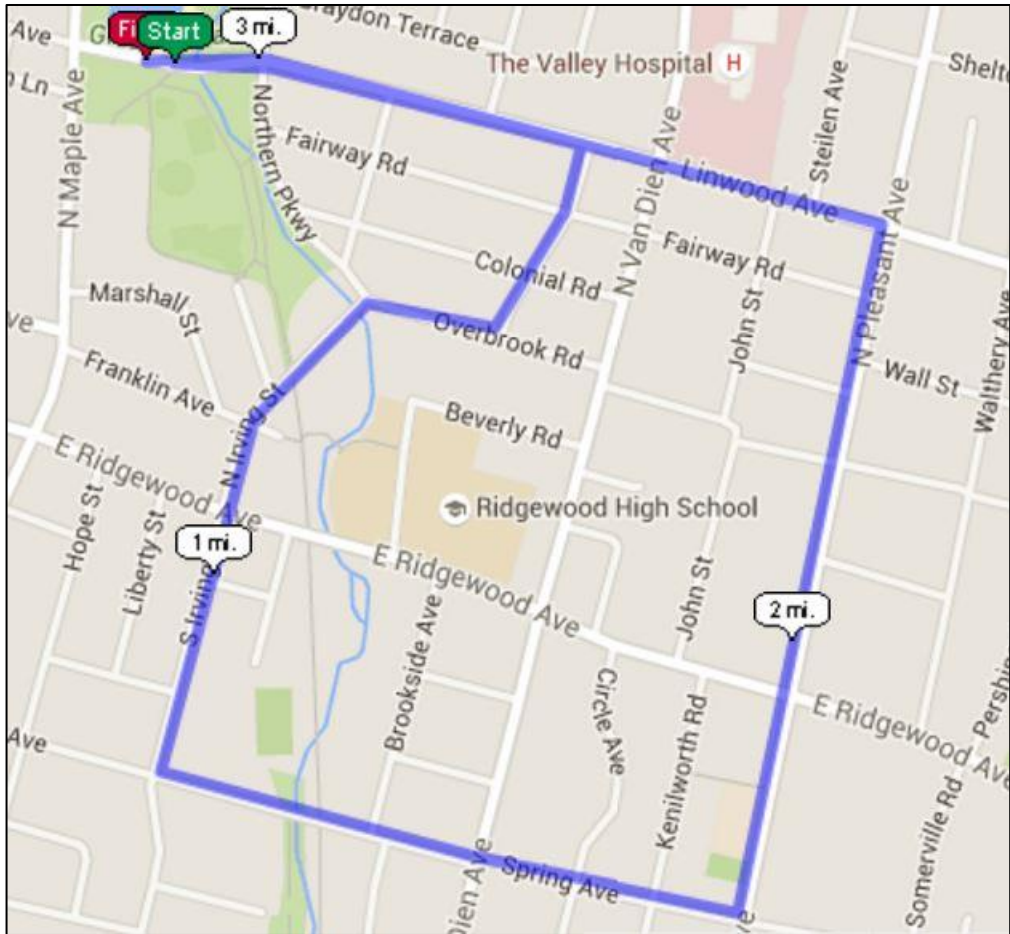

ANNUAL FRED D'ELIA RIDGEWOOD RUN – 5K COURSE MAP

START/END: Veteran's Field, Ridgewood NJ

ANNUAL FRED D'ELIA RIDGEWOOD RUN – 10K COURSE MAP

START/END: Veteran's Field, Ridgewood NJ